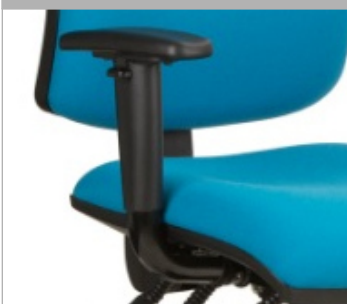

Height Adjustable Arms